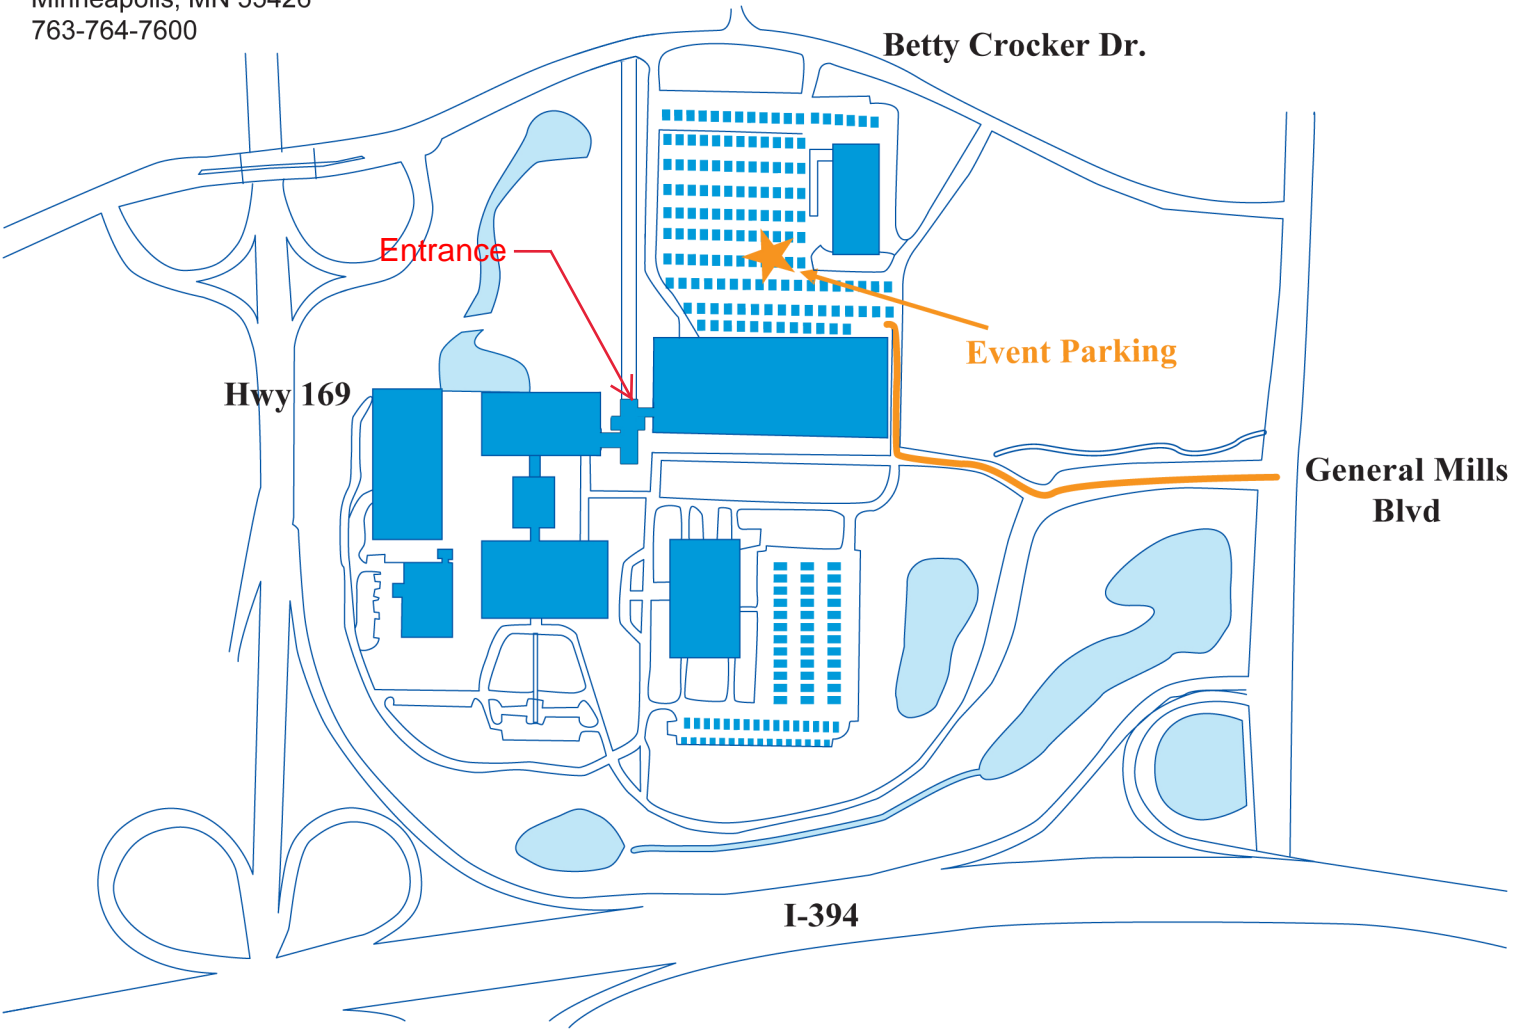

GENERAL MILLS

1 General Mills Blvd
Minneapolis, MN 55426
763-764-7600

Directions to the General Mills Main Campus

1 General Mills Blvd
Minneapolis MN 55426
763-764-7600

General Mills is located at the NE corner of I-394 and Hwy 169.

From East I-394, take the General Mills Blvd exit, turn left (north) at the end of the ramp, then turn left into the General Mills entrance.

From West I-394, take the General Mills Blvd exit and turn right (north) at the end of the ramp. Proceed through the next traffic light and turn left into the General Mills entrance.

From North or South Hwy 169, enter onto I-394 heading east and take the General Mills Blvd exit. At the end of the ramp turn right (north), proceed through the next traffic light and turn left into the General Mills entrance.

Follow the signs to the Event Parking on the north side of the campus. Enter through the Event Entrance.
Sign in with the receptionist and have your escort contacted